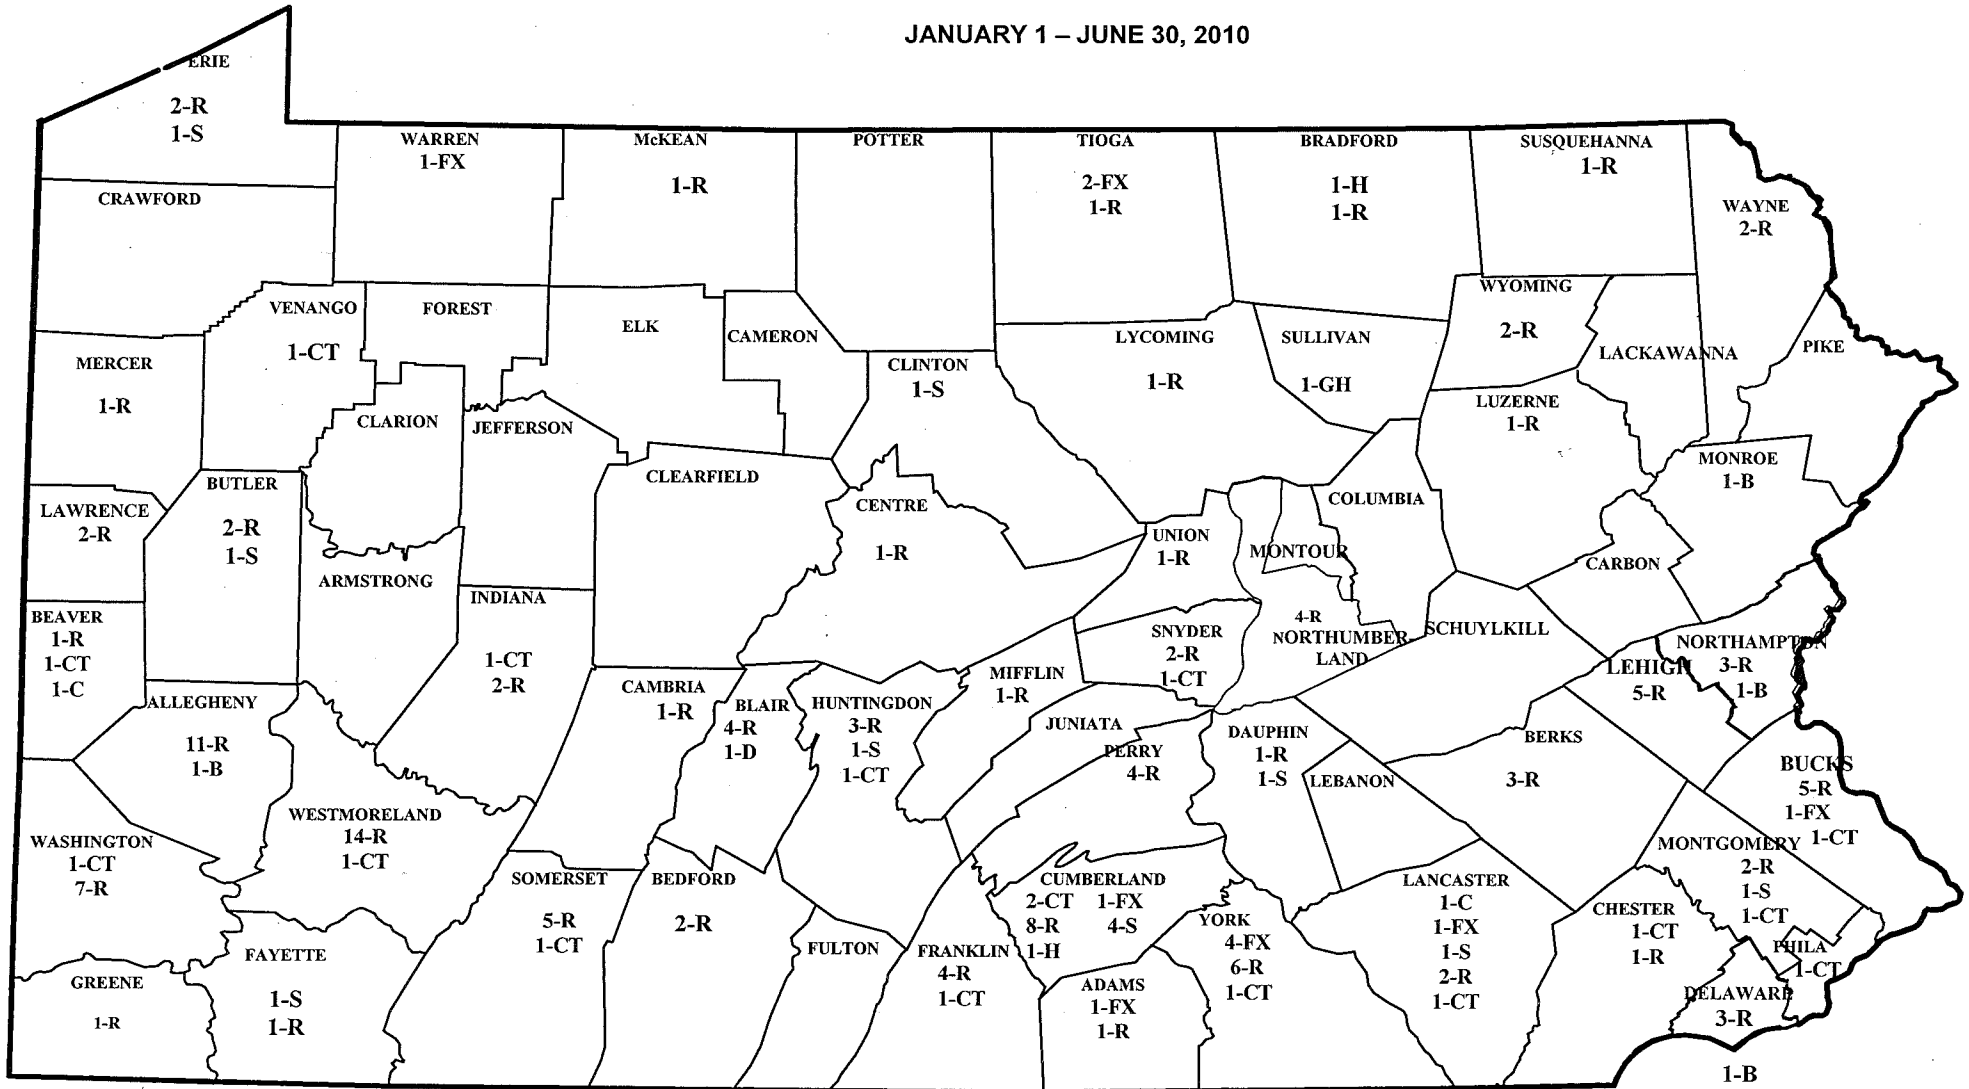

PENNSYLVANIA POSITIVE ANIMAL RABIES FOR 2010

JANUARY 1 – JUNE 30, 2010

H – HORSE –	2	FX – FOX	- 10
C – COW -	2	CT – CAT	- 17
S – SKUNK -	12	GH – GROUNDHOG -	1
R – RACCOON -	127		
D – DOG -	1		
B – BAT -	4		
		TOTAL	176